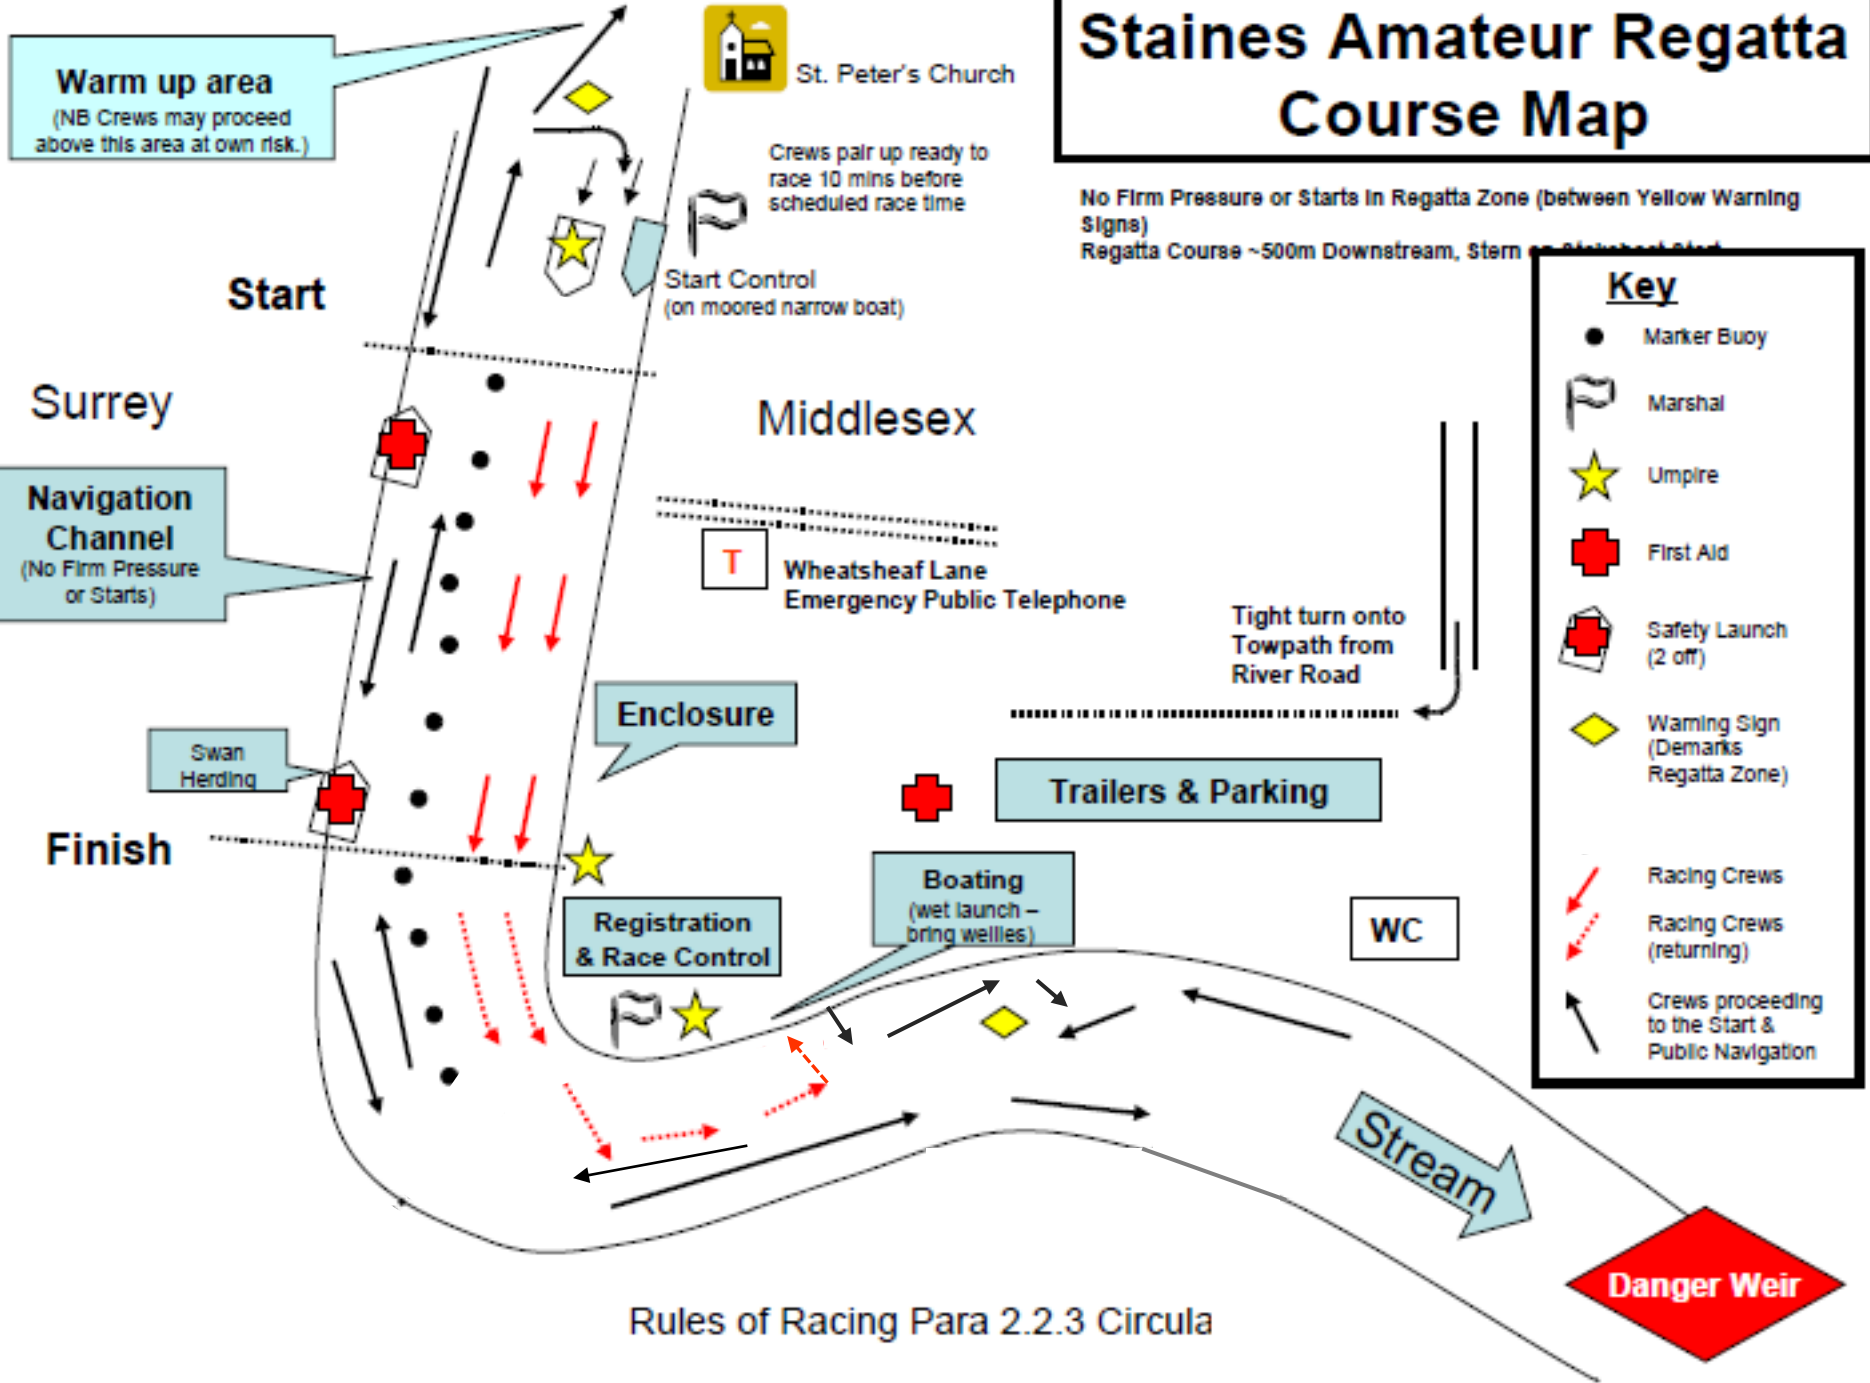

Staines Amateur Regatta Course Map

Rules of Racing Para 2.2.3 - Cours