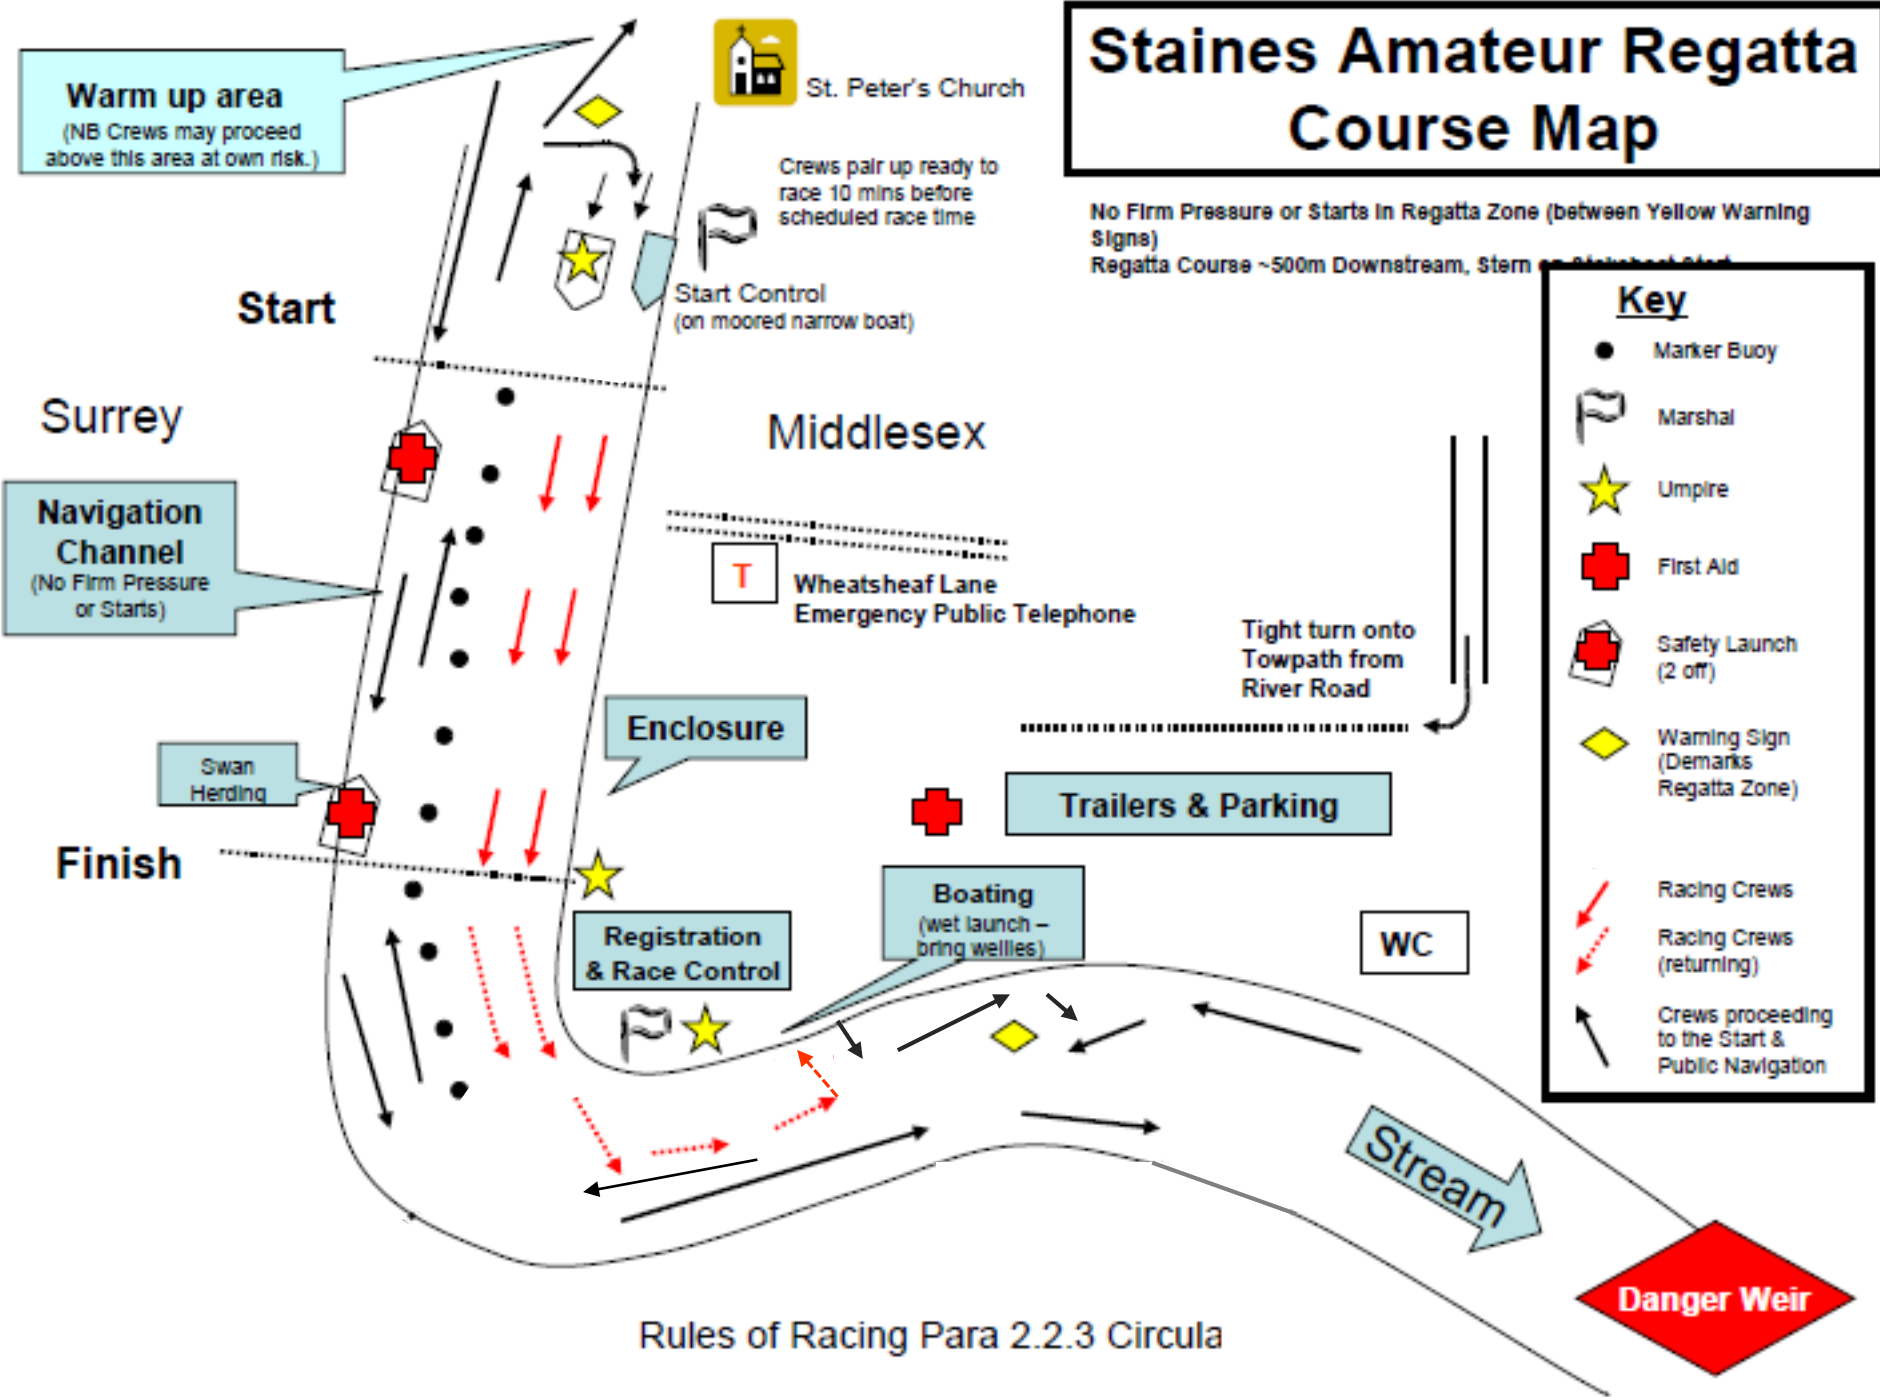

# Staines Amateur Regatta Course Map

Rules of Racing Para 2.2.3 - Cours